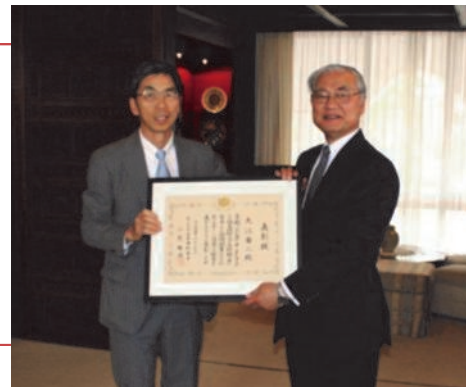

Consul-General's Activities

Mr Kikuji Ohe receives Consul-General Award

Mr Kikuji Ohe [right], Special Counsel, Norton Rose, was presented with a 'Consul-General Award' by Dr Masahiro Kohara, Consul-General of Japan in Sydney on 19 November 2012.

The award was in recognition of more than twenty years of dedicated service by Mr Ohe providing legal advice to the Consulate and other Japanese government organisations.

Lake Macquarie and Hakodate celebrate 20 years as sister cities

On 15 December 2012, Consul-General Kohara attended the 20th Anniversary Ceremony of Lake Macquarie's Sister-City relationship with Hakodate, held in Lake Macquarie. The Mayor of Lake Macquarie Cr Jodie Harrison [middle] and members of the delegation from Hakodate were among those who celebrated the anniversary.